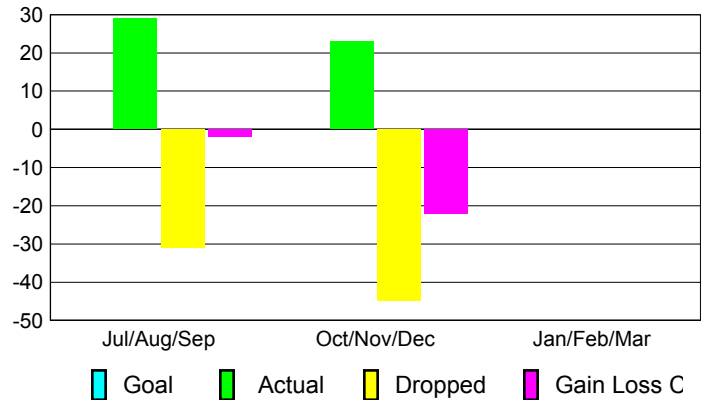

Membership Results 2012-2013

Goal, New, Dropped, Gain/Loss

Comparison of Membership Gain/Loss

Current Year Compared to the Previous Year