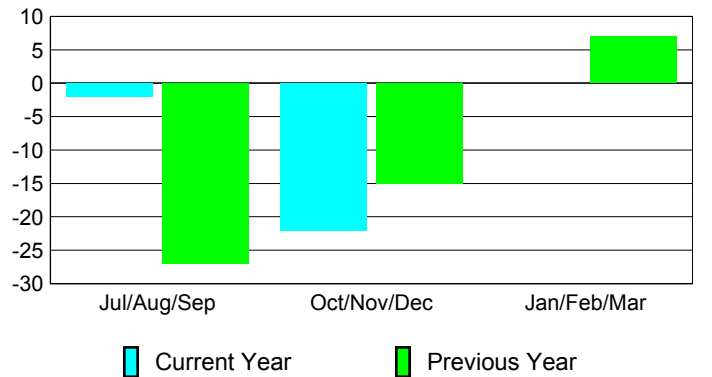

Membership Results
2012-2013

Membership
2011-2012

| Month | Net Memb Goal | Actual New Memb | Actual Dropped Memb | Gain/Loss of Memb | Gain/Loss of Memb |
|---------------|---------------|-----------------|---------------------|-------------------|-------------------|
| Jul/Aug/Sep | | 29 | -31 | -2 | -27 |
| Oct/Nov/Dec | | 23 | -45 | -22 | -15 |
| Jan/Feb/Mar | | | | | 7 |
| Totals | | 52 | -76 | -24 | -35 |

Membership Results 2012-2013

Goal, New, Dropped, Gain/Loss

Comparison of Membership Gain/Loss

Current Year Compared to the Previous Year

Gender Comparison 2012-2013

Jul/Aug/Sep

Oct/Nov/Dec

Jan/Feb/Mar